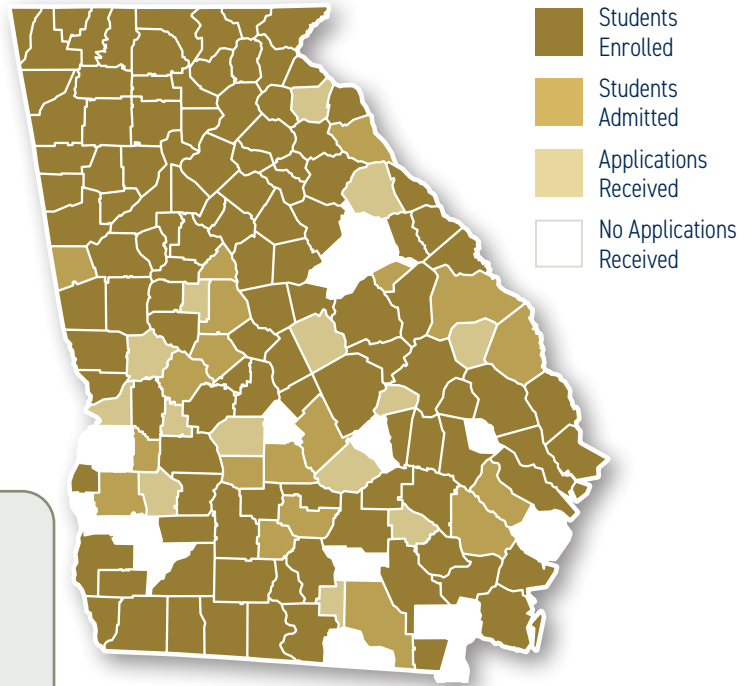

59,761
Total Applications

33% Georgia Admit Rate **10%** Non-Georgia Admit Rate

3,880
Enrolled Students

39% Asian **11%** First Generation

8% Black

9% Hispanic

5% Multiracial

38% White

1% Unknown/Other

56% Male

44% Female

112 Georgia Counties are represented in this year's enrolling class.

93
Nations

48
States
(plus DC and PR)

Colleges

OFFICE OF UNDERGRADUATE ADMISSION