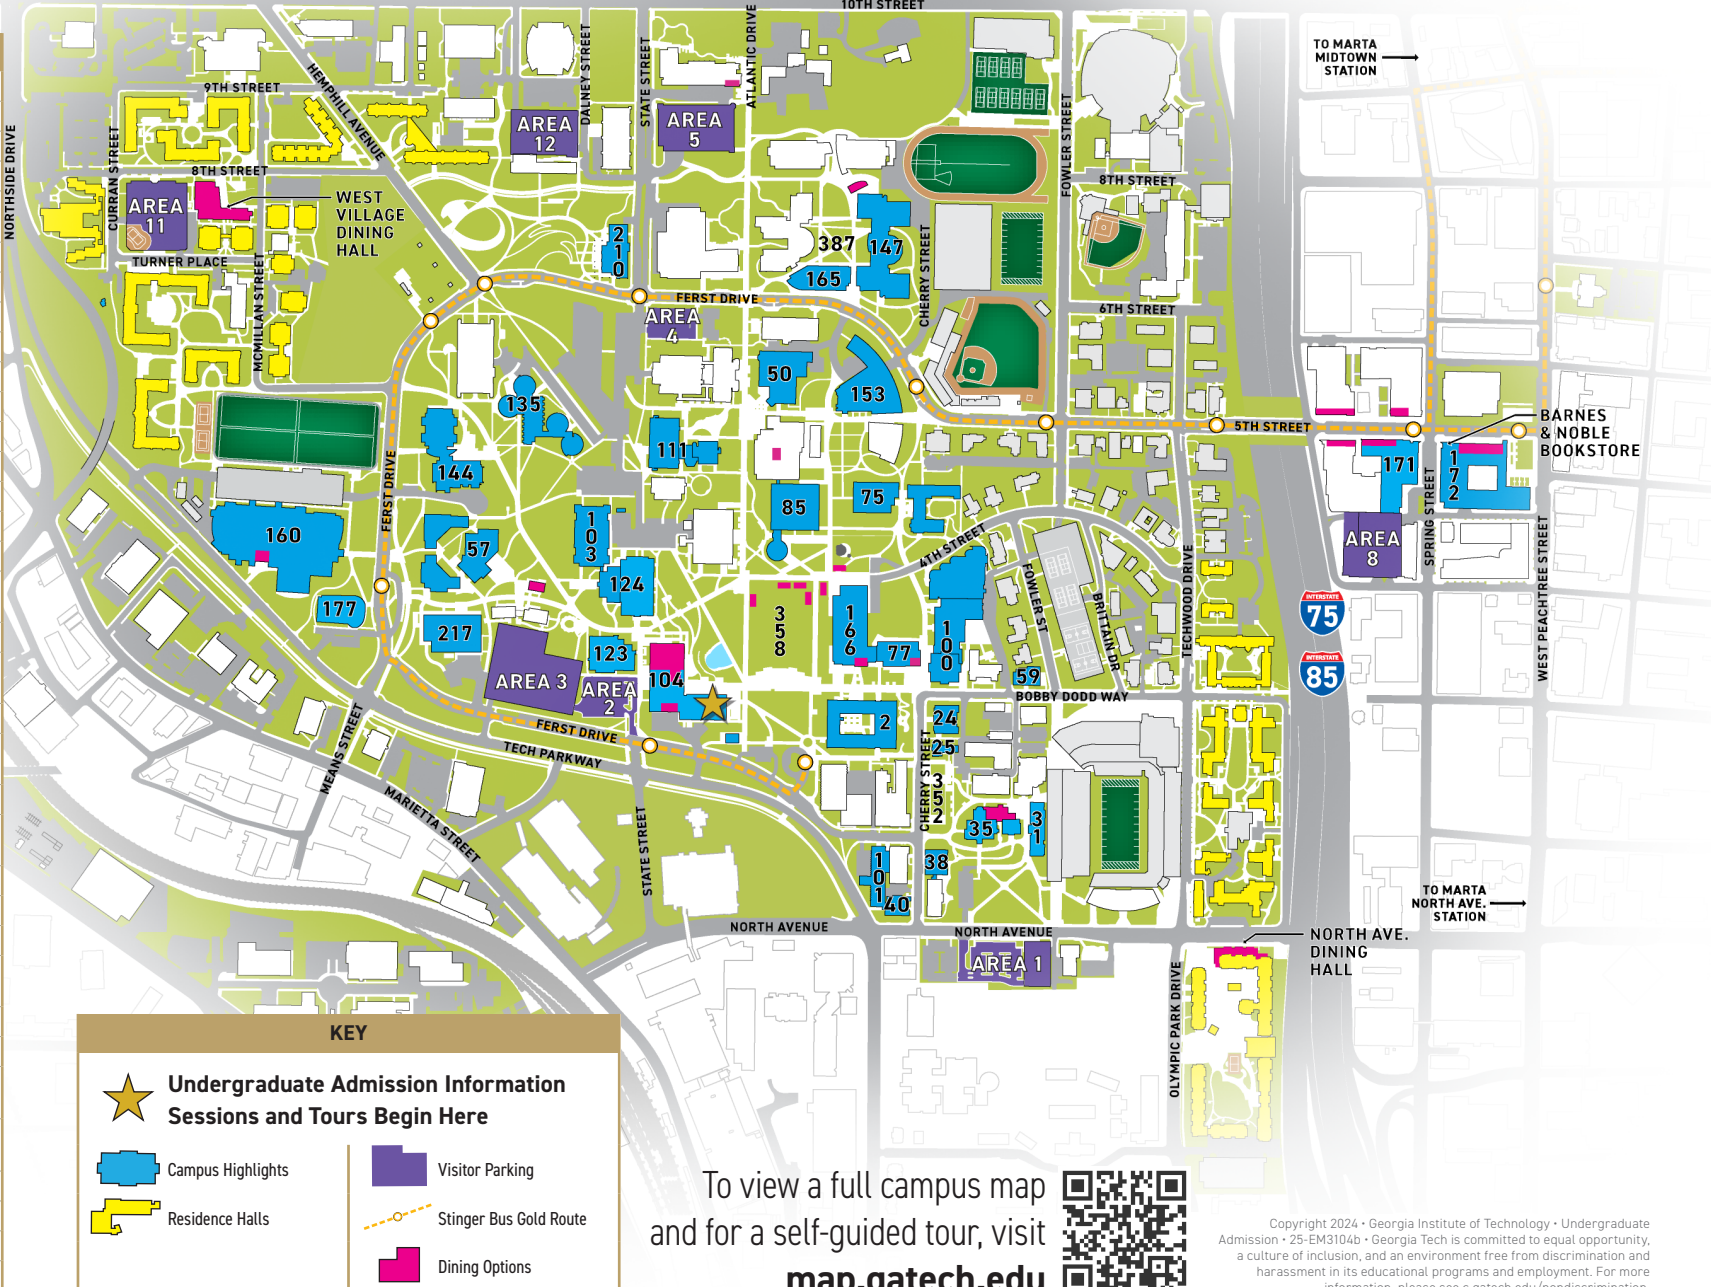

| LOCATIONS | |
|-----------|--|
| 2 | Skiles Classroom Building |
| 24 | D.M. Smith Building |
| 25 | Chapin Building |
| 31 | Bill Moore Student Success Center |
| 35 | Evans Administration Building (Tech Tower) |
| 38 | D.P. Savant Building |
| 40 | Guggenheim Aerospace Building |
| 50 | College of Computing |
| 57 | ISyE Annex |
| 59 | Stephen C. Hall Building |
| 75 | Architecture Building |
| 77 | Price Gilbert Memorial Library |
| 85 | Blake R. Van Leer Building |
| 100 | Crosland Tower (Library) |
| 101 | Montgomery Knight Building |
| 103 | Boggs Building |
| 104 | John Lewis Student Center and Stamps Commons |
| 111 | Mason Building |
| 123 | Charles A. Smithgall Jr. Student Services Building |
| 124 | Robert Ferst Center for the Arts |
| 135 | Manufacturing Related Disciplines Complex |
| 144 | Love Manufacturing Building (MRDC II) |
| 147 | Ford Environmental Science & Technology Building |
| 153 | Klaus Advanced Computing Building |
| 160 | Campus Recreation Center |
| 165 | Whitaker Building |
| 166 | G. Wayne Clough Undergraduate Learning Commons |
| 171 | Georgia Tech Hotel & Conference Center |
| 172 | Scheller College of Business |
| 177 | Joseph Brown Whitehead Building (Stamps Health Services) |
| 210 | The Kendeda Building for Innovative Sustainable Design |
| 217 | Exhibition Hall |
| 352 | Harrison Square |
| 358 | Tech Green |
| 387 | Biotech Quad |

KEY

- ★ Undergraduate Admission Information Sessions and Tours Begin Here
- Campus Highlights
- Residence Halls
- Visitor Parking
- Stinger Bus Gold Route
- Dining Options

To view a full campus map and for a self-guided tour, visit map.gatech.edu