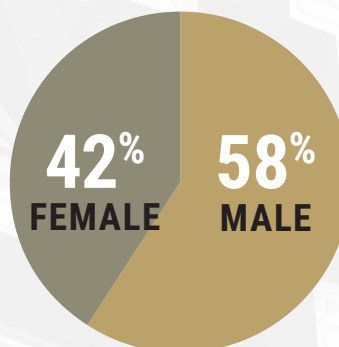

**3,450** Class Goal

**113**  
Nations

**111**  
GA Counties

**50**  
States

**45,357** Total Applications

**32%** Georgia Admit Rate

**14%** Non-Georgia Admit Rate

## Test Score Optional

**37%** of applicants

**21%** of admitted students

**23%** students identify as **Black, Hispanic or Multi-Racial**

**9%** first generation