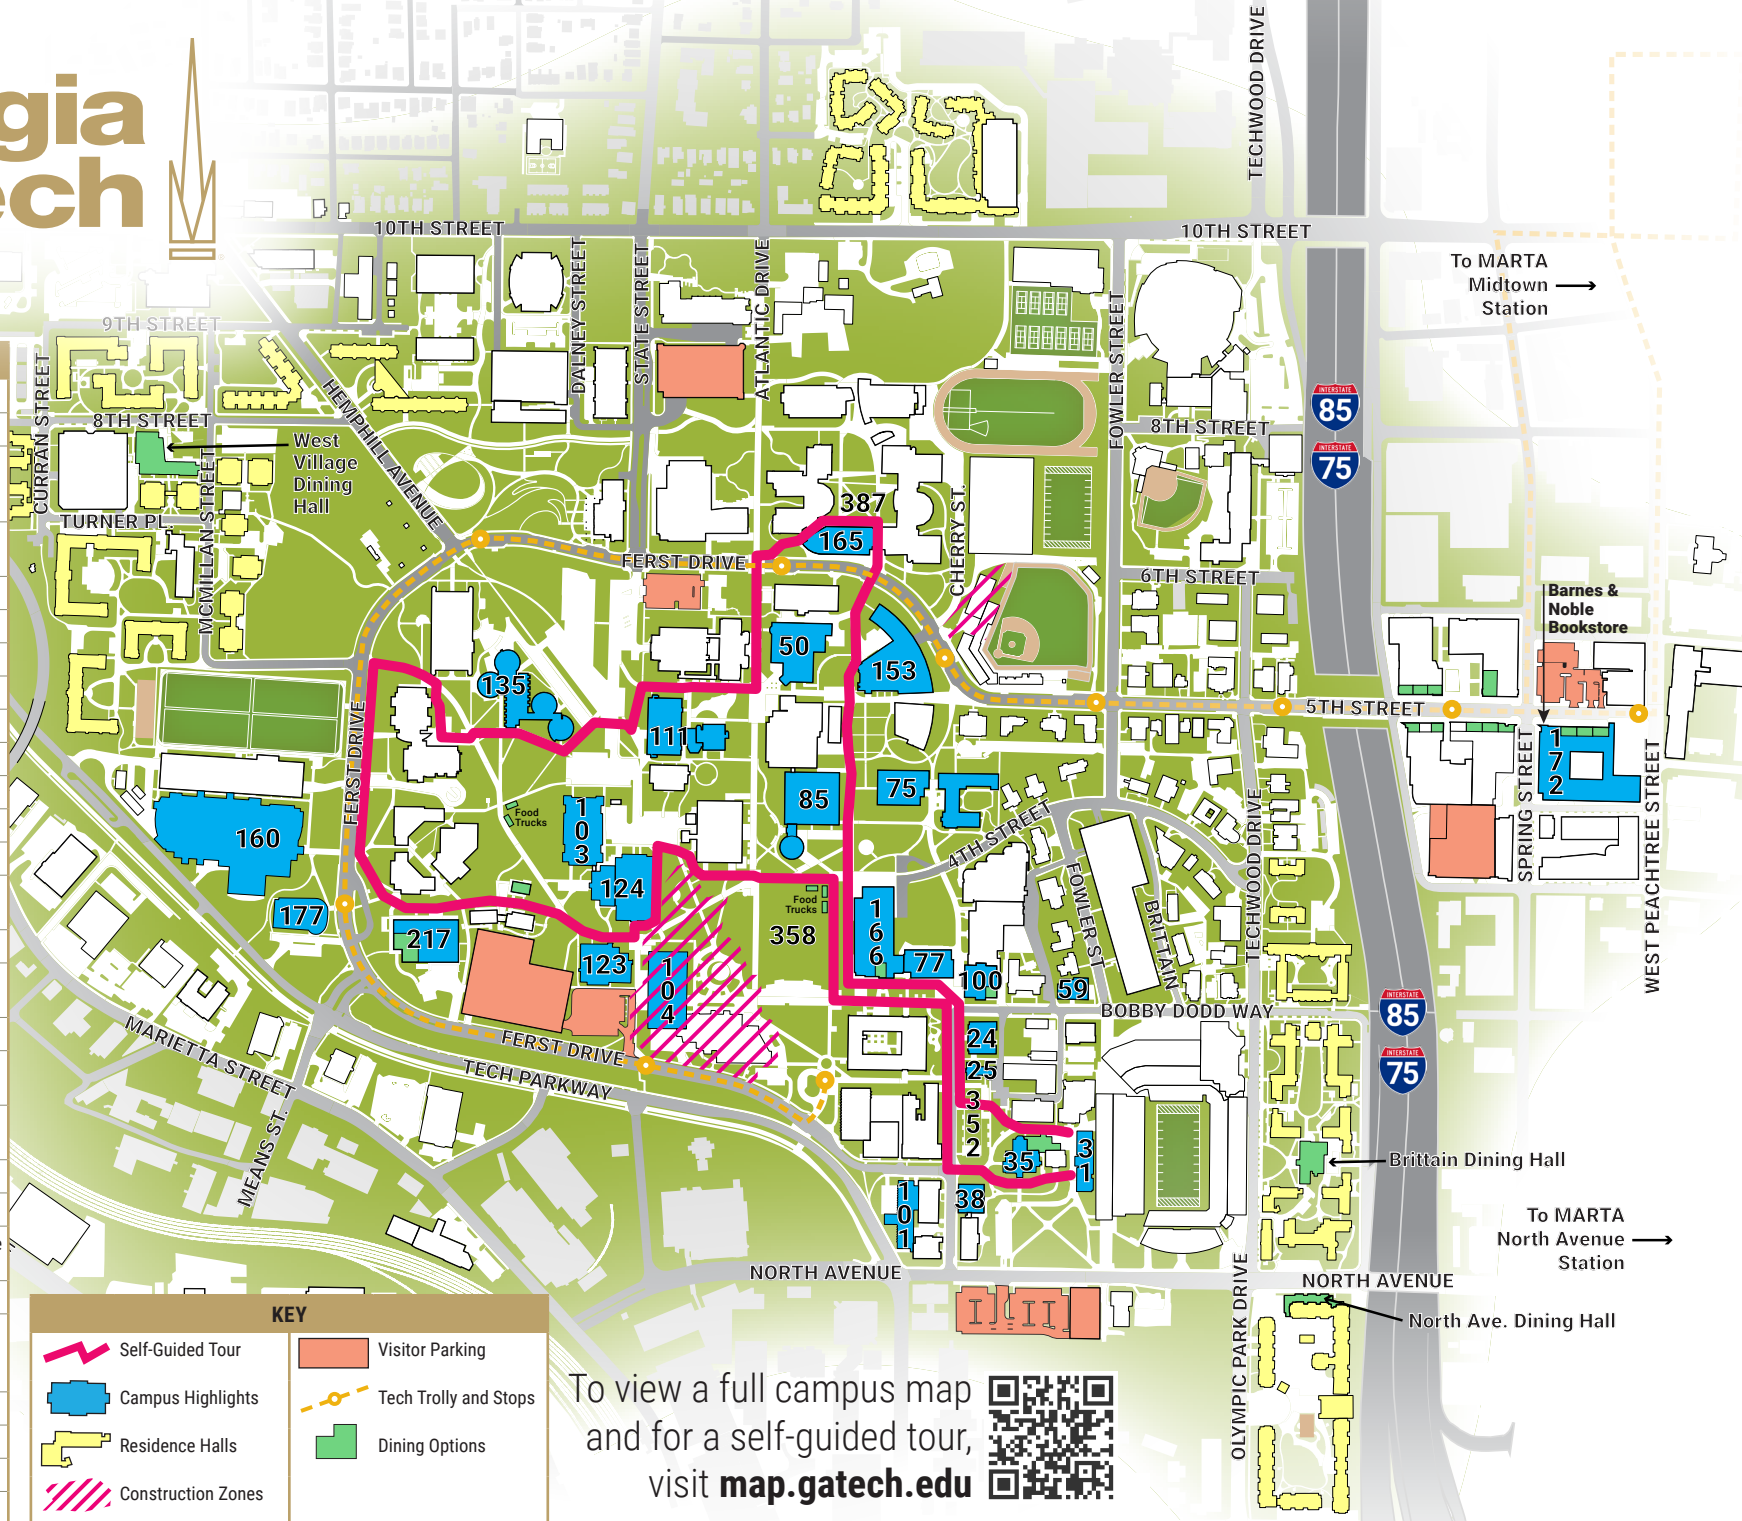

Georgia Tech

LOCATIONS	
24	D. M. Smith Building
25	Chapin Building
31	Bill Moore Student Success Center (Office of Undergraduate Admission)
35	Evans Administration Building (Tech Tower)
38	D.P. Savant Building
50	College of Computing
59	Stephen C. Hall Building
75	Architecture Building
77	Price Gilbert Memorial Library
85	Blake R. Van Leer Building
100	Crossland Tower (Library)
101	Montgomery Knight Building
103	Boggs Building
104	Fred B. Wenn Student Center (under construction)
111	Mason Building
123	Charles A. Smithgall Jr. Student Services Building
124	Robert Ferst Center for the Arts
135	Manufacturing Related Disciplines Complex
153	Klaus Advanced Computing Building
160	Campus Recreation Center
165	Whitaker Building
166	G. Wayne Clough Undergraduate Learning Commons
172	Scheller College of Business
177	Joseph Brown Whitehead Building (Stamps Health Services)
217	Exhibition Hall
352	Harrison Square
358	Tech Green
387	Biotech Quad

KEY			
	Self-Guided Tour		Visitor Parking
	Campus Highlights		Tech Trolley and Stops
	Residence Halls		Dining Options
	Construction Zones		

To view a full campus map and for a self-guided tour, visit map.gatech.edu